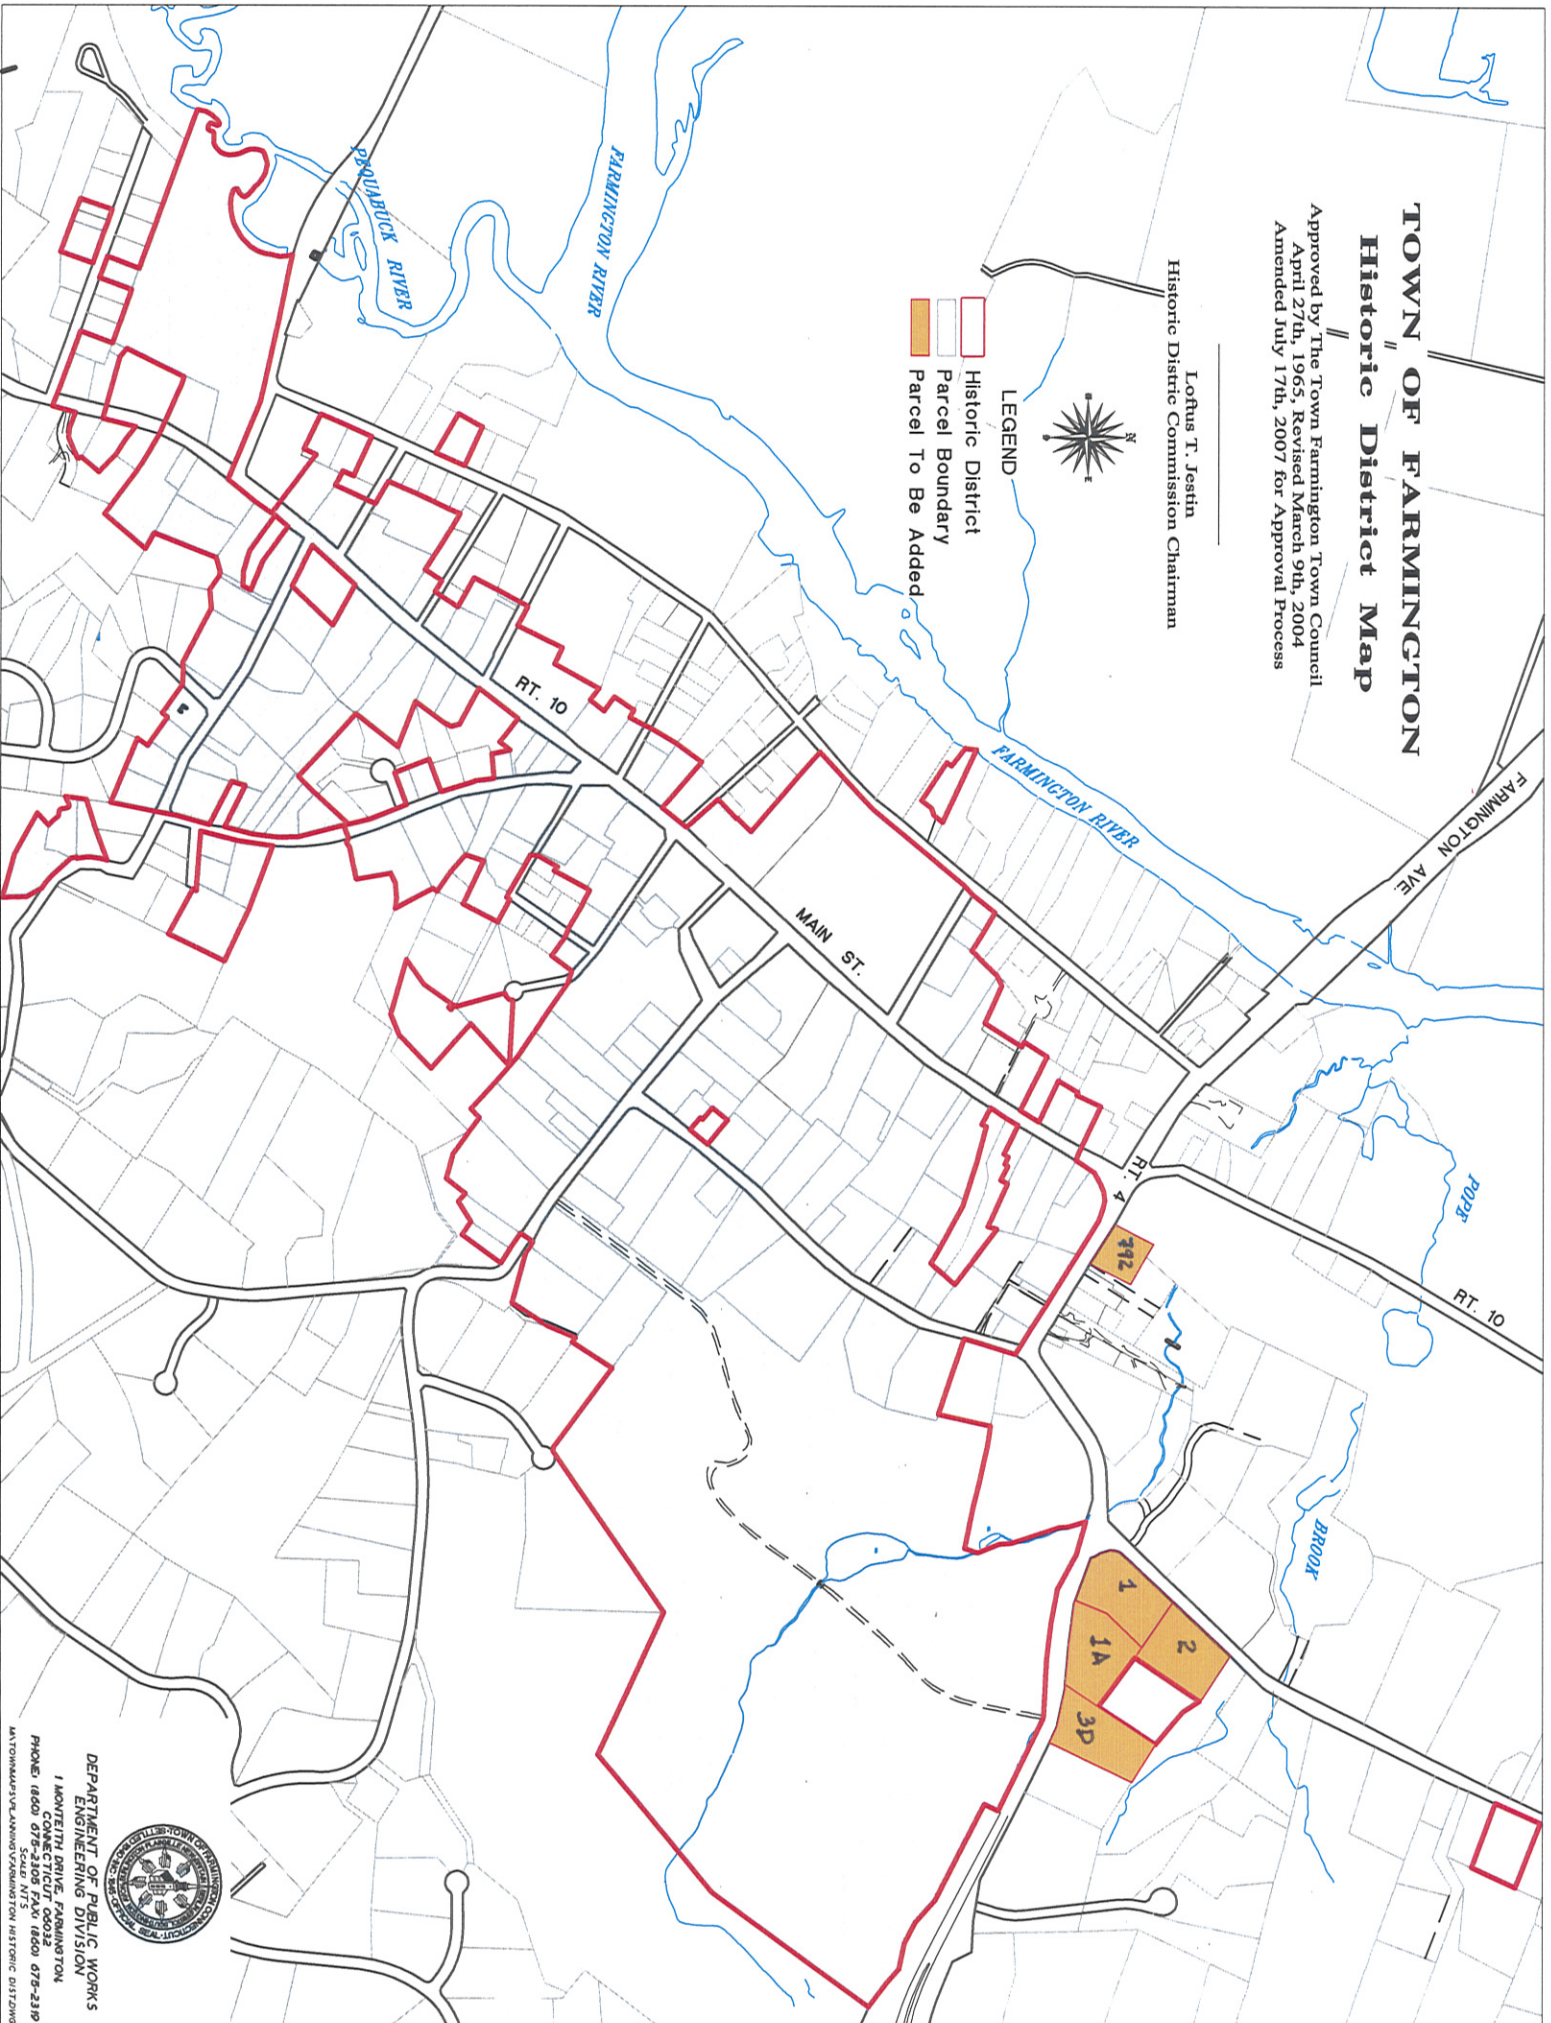

# TOWN OF FARMINGTON Historic District Map

Approved by The Town Farmington Town Council  
April 27th, 1965, Revised March 9th, 2004  
Amended July 17th, 2007 for Approval Process

Loftus T. Jestin  
Historic District Commission Chairman

LEGEND

-  Historic District
-  Parcel Boundary
-  Parcel To Be Added

DEPARTMENT OF PUBLIC WORKS  
ENGINEERING DIVISION  
1 MONTEITH DRIVE, FARMINGTON  
PHONE: (860) 678-5108 FAX: (860) 678-2389  
SCALE: N.T.S.  
MAYOR: [Name] PLANNING: [Name] HISTORIC DISTRICTS